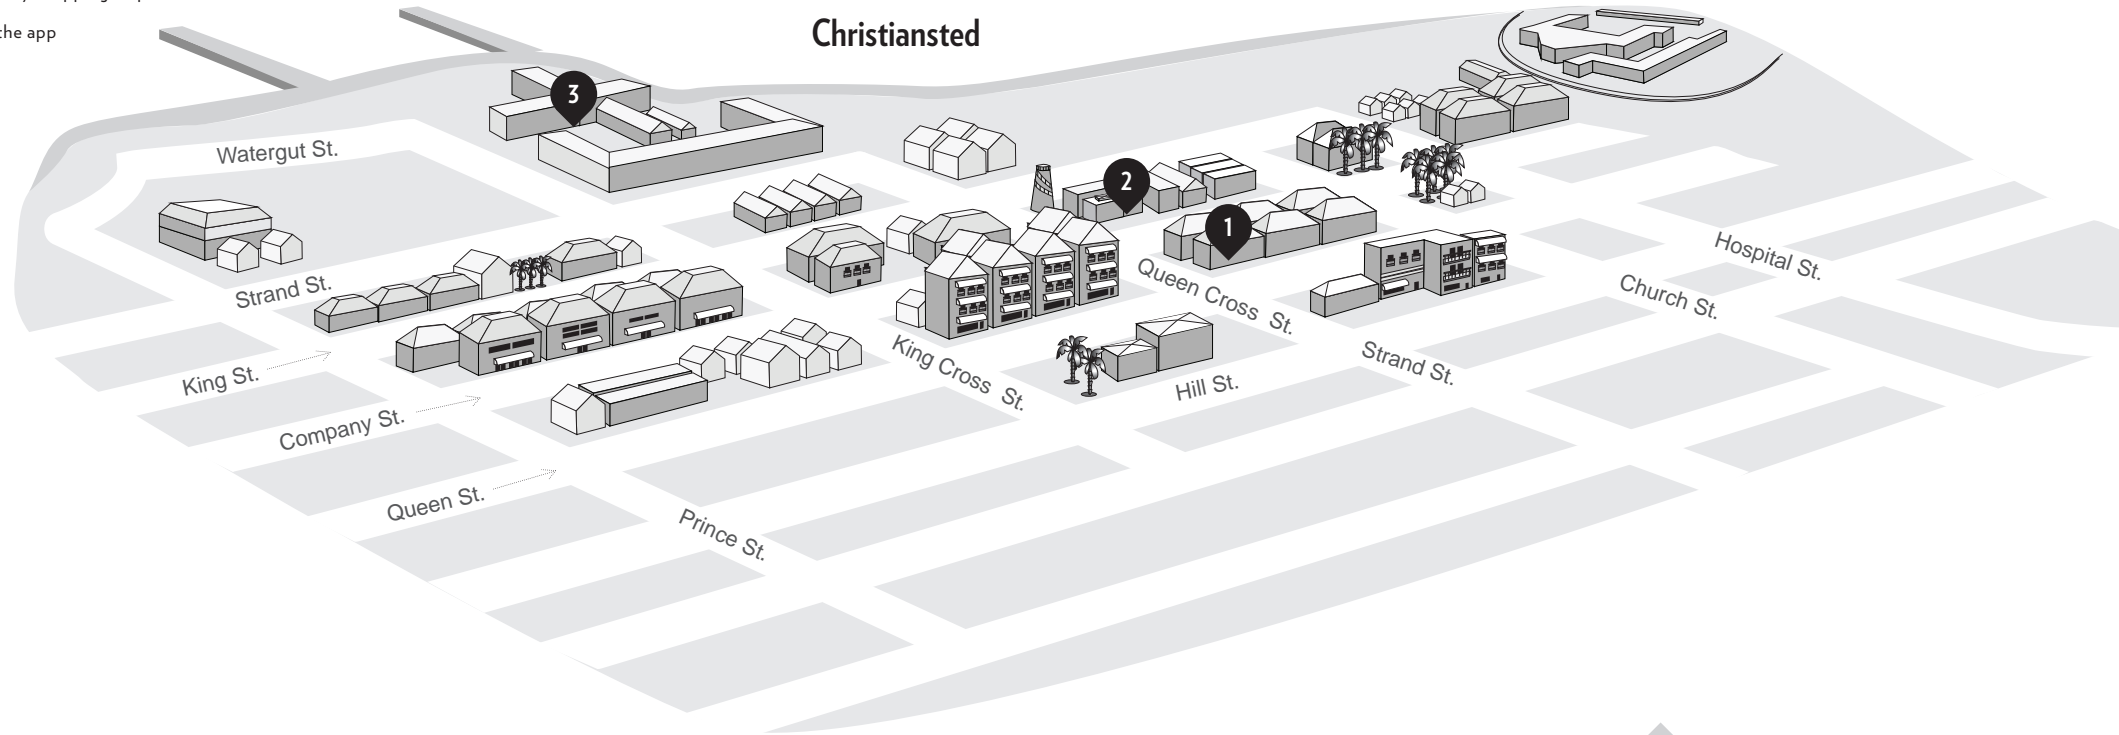

St. Croix

Shop with Confidence. It's Guaranteed.

Brand Finder

Port Shopping Map

Scan QR code or go to www.portshoppingmap.com/st-croix-u-s-virgin-islands for our digital mobile-ready shopping map.

You can also download the app from the Apple Store.

$16 Round Trip Taxi Ride to Christiansted Shopping Area

Panache Jewelers 1

The Ultimate Jewelry Destination

- Wide selection of affordable designer jewelry and watches, diamonds, tanzanite, 14-karat gold, and the St. Croix hook bracelet.
- **Designer Brands:** Pandora, Judith Ripka, Angelique de Paris, Fossil, Michael Kors, Bulova, and much more.
- Bring your shopping map and receive a free charm; one per stateroom.

Purple Papaya 2

Duty-Free Souvenir and Gift Shop

- Top-quality custom and embroidered T-shirts, sweatshirts, shorts, tank dresses, Hawaiian shirts, cameras, and more.
- **Beachwear:** Swimwear for men and women; sarongs, towels, hats, sunglasses, and more.
- **Cruzan Rum:** Sample before you purchase at the free tasting bar.

Angry Nates 3

Seafood Restaurant on the Beautiful Christiansted Boardwalk

- Great views of Christiansted Harbor and seaplane.
- Specialty is freshly caught local fish and lobster.
- Full bar and wide selection of frozen drinks and the coolest logo T-shirts.
- Reasonable island prices and good service make this spot a must-visit.

Dining

Frederiksted