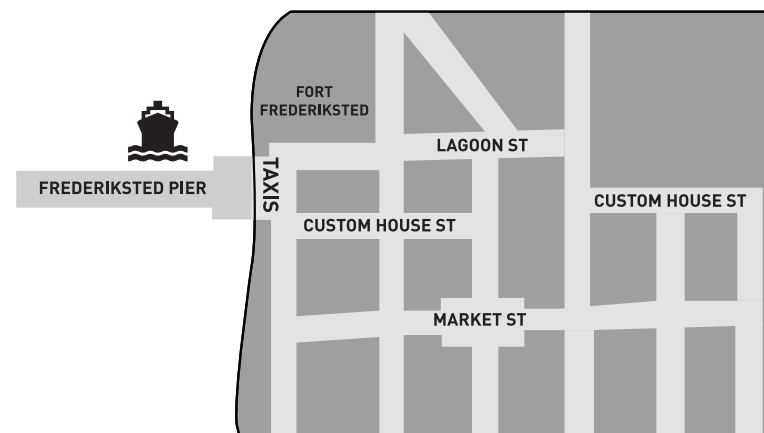

Guarantee

For Customer Service, contact customerservice@royalmp.com
960 Alton Road, Miami Beach, FL 33139

Only the stores on this map are backed by the cruise line guarantee.

! In case of emergency, please contact **286.480.1240**.
Island Networks
401 East Las Olas Blvd., Suite 1400 Fort Lauderdale, FL 33301